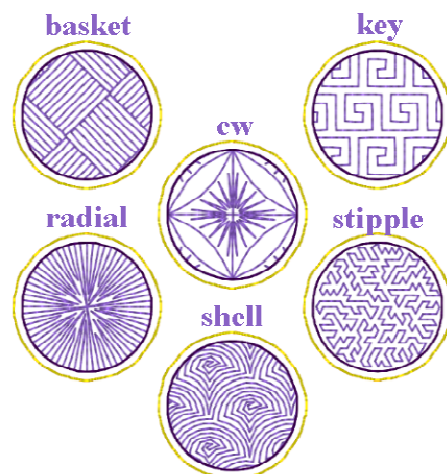

Rota Game Stitch Counts and Design Dimensions

Rota game marker designs include fills and outlines for 6 Rota game markers. Designs are shown with 2 shades of purple for the first 3 markers and 2 shades of orange for the second 3 markers. See instructions provided with purchase for information about thread colors and about using cutwork needles to cut out the markers.

Rota game boards come in two sizes, to fit 150 x 150 mm (6 x 6 inch) and 200 x 200 mm (8 x 8 inch) hoops. Each design includes 5 thread colors: Red for the game at the center of the design, and orange, yellow, green, and blue for the “ROTA” labels going clockwise from upper left. See instructions for suggestions for customizing the colors in the designs.